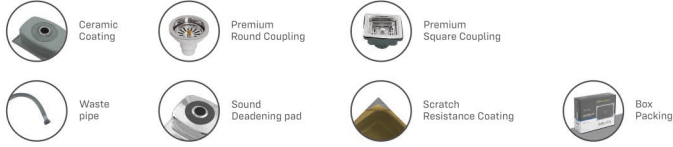

SOLITA

ULTIMATE LUXURY KITCHEN LIFE

1MM PLATINUM SQUARE COLLECTION

STAINLESS STEEL KITCHEN SINK

SOLITA

Code	Overall Size (inch / mm)	Bowl Size (inch / mm)	Coupling	Finish	M.R.P.
S 301	18"x16"x8" 450x400x200mm	16"x14" 400x350mm	Round Square	Hi- Gloss	3775
S 302	24"x18"x9" 600x450x225mm	22"x16" 550x400mm	Round Square	Hi- Gloss	4600