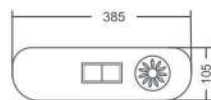

PACIFIC

SLIM FLUSHING CISTERNS

Ultra Slim

3d Curved

Air Freshener

Model	Type	
Pacific	Top Push Single Flush	
Pacific	Top Push Dual Flush	

FEATURES:

- Ultimate Luxury 3D Design
- Single 8-ltr Capacity / Dual 3-ltr & 7-ltr Capacity
- Top Push Single And Dual Flushing System
- Bottom Inlet System For Noise Less Filling (left Side)
- Made From High Grade Engineering Plastic
- Ultra Slim

Dimension :

AVAILABLE COLOURS

White Ivory