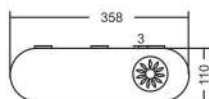

Dimension :

AVAILABLE COLOURS

White Ivory

SOLITA

ATLANTIC FRONT PUSH

LUXURY FLUSHING CISTERNS

Dimension :

07-08