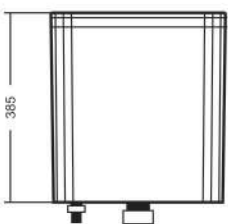

SOLITA

Dimension :

09-10

www.solita.in

Model	Type
Atlantic	Top Push Single Flush 
Atlantic	Top Push Dual Flush 

FEATURES:

- Available With Dual Tone Color
- Single 8-ltr Capacity / Dual 3-ltr & 7-ltr Capacity
- Slim Design
- Top Push Single And Dual Flushing System
- Bottom Inlet System For Noise Less Filling (left Side)
- Made From High Grade Engineering Plastic