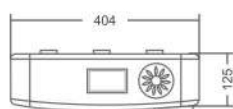

AVAILABLE COLOURS

White Ivory