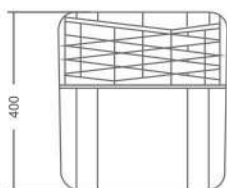

AVAILABLE COLOURS

White Ivory