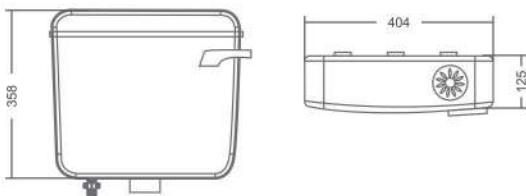

AQUA SIDE HANDLE

FLUSHING CISTERNS

Elegant Design

Air Freshener

Slim Look

Model	Type
Aqua	Side Handle

FEATURES:

- Elegant Design
- 8-ltr Capacity
- Side Handle Flushing System
- Bottom Inlet System For Noise Less Filling (left Side)
- Made From High Grade Engineering Plastic
- Available In All Sanitaryware Matching Colors

Dimension :

AVAILABLE COLOURS