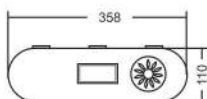

www.solita.in

Model	Type
Atlantic	Font Push Button Single Flush 

FEATURES:

- Available With Dual Tone Color
- 8-ltr Capacity
- Slim Design
- Font Push Button Single Flushing System
- Bottom Inlet System For Noise Less Filling (left Side)
- Made From High Grade Engineering Plastic

SOLITA

Dimension :

09-10

www.solita.in

Model	Type
Atlantic	Top Push Single Flush 
Atlantic	Top Push Dual Flush 

FEATURES:

- Available With Dual Tone Color
- Single 8-ltr Capacity / Dual 3-ltr & 7-ltr Capacity
- Slim Design
- Top Push Single And Dual Flushing System
- Bottom Inlet System For Noise Less Filling (left Side)
- Made From High Grade Engineering Plastic