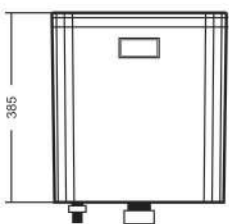

Dimension :

AVAILABLE COLOURS

White Ivory

SOLITA

ATLANTIC FRONT PUSH

LUXURY FLUSHING CISTERNS

Dimension :

07-08