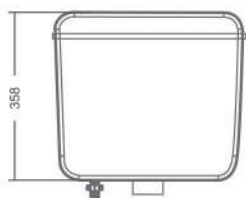

AVAILABLE COLOURS

White Ivory